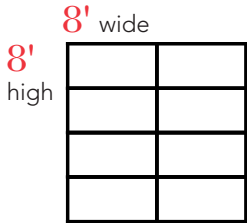

Envy™

Model 9980 Opaque Black glass

MODEL **9980** (956)

Aluminum full-view frameless design for a sleek and modern look

- ¼" tempered glass panels are mounted on top of an aluminum structure for an ultra-modern, frameless look
- Powder coated hinges, struts and top bracket come standard, providing a finished, high-end appearance
- Weather barrier created by vinyl seals between tongue-and-groove sections
- Patent pending design provides precision glass alignment and additional security
- Meets ASHRAE 90.1 and IECC® air infiltration requirements with a third-party tested value of less than 0.4 cfm/ft²
- Meets California Code of Regulation, Title 24 air infiltration requirements with a third-party tested value of less than 0.3 cfm/ft²

The Genuine. The Original.

Select your glass type and structure color

1 Choose a panel style

2 Choose a glass

Opaque White

Opaque Black

Mirrored Gray

Mirrored Bronze