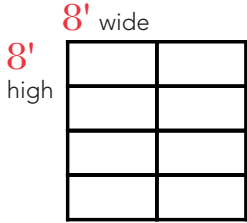

Envy™

Model 9980 Opaque Black glass

MODEL **9980** (956)

Aluminum full-view frameless design for a sleek and modern look

- ¼" tempered glass panels are mounted on top of an aluminum structure for an ultra-modern, frameless look
- Powder coated hinges, struts and top bracket come standard, providing a finished, high-end appearance
- Weather barrier created by vinyl seals between tongue-and-groove sections
- Patent pending design provides precision glass alignment and additional security
- Meets ASHRAE 90.1 and IECC® air infiltration requirements with a third-party tested value of less than 0.4 cfm/ft²
- Meets California Code of Regulation, Title 24 air infiltration requirements with a third-party tested value of less than 0.3 cfm/ft²

The Genuine. The Original.

Select your glass type and structure color

1 Choose a panel style

2 Choose a glass

Opaque White

Opaque Black

Mirrored Gray

Mirrored Bronze